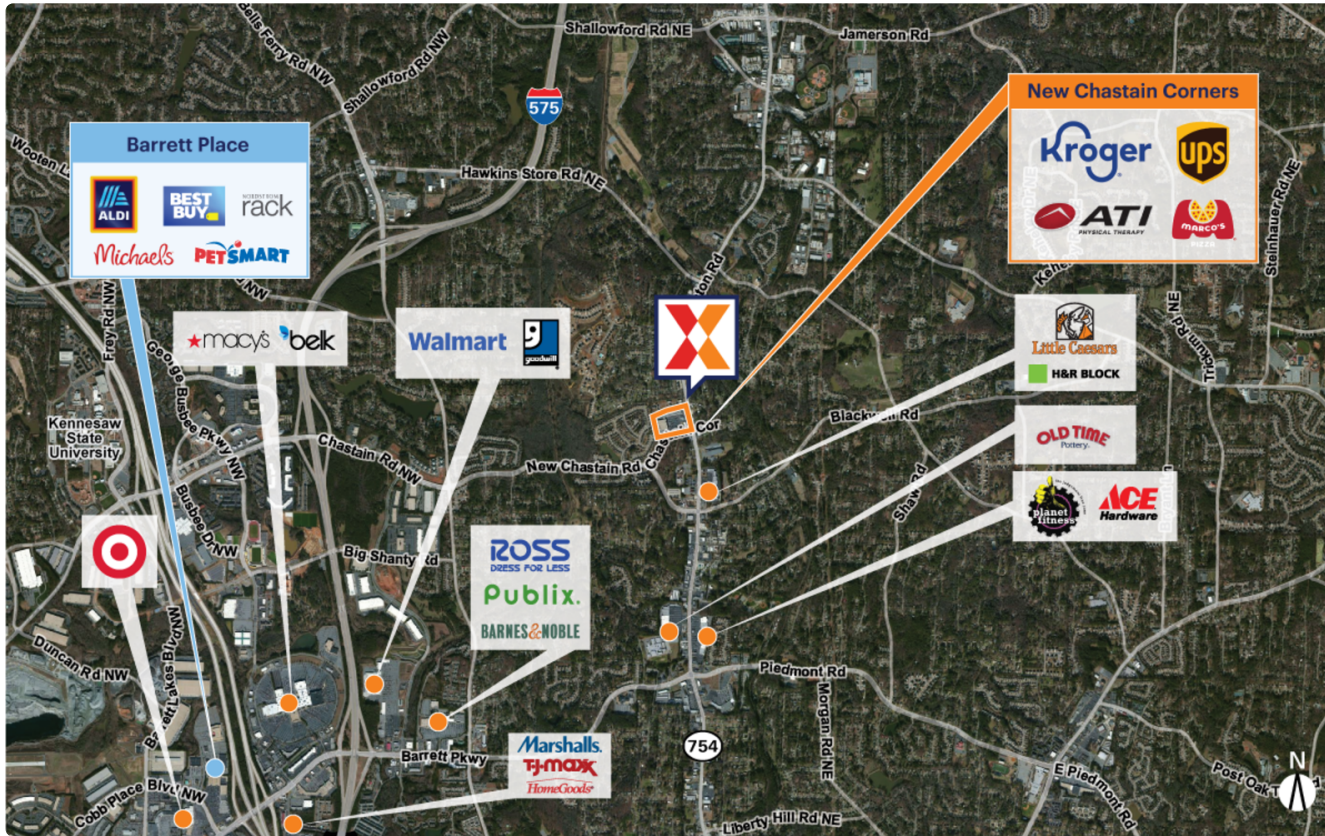

New Chastain Corners

3595 Canton Road | Marietta, GA 30066

Cobb County Atlanta-Sandy Springs-Roswell, GA 113,079 Sq Ft

34.0389, -84.5302

Demographics	1 Mile	3 Miles	5 Miles
Population	6,711	69,401	198,707
Daytime Pop.	8,488	74,120	232,147
Households	2,377	25,404	74,976
Income	\$145,920	\$130,203	\$134,055

Source: Synergos Technologies, Inc. 2024

Kroger-anchored center with top national brands including ATI Physical Therapy, Marco's Pizza & The UPS Store

Surrounded by an affluent, educated market with an average household income of \$130K+ and 45% with a college education within a 3-mile radius

Benefits from a strong daytime population of 74K+ within 3 miles

High visibility from 27K+ vehicles daily on Canton Rd NE (Kalibrate 2025)

Located ¼ mile from Blackwell Elementary School with 685 students (Nat'l Ctr for Education Statistics '23-'24)

New Chastain Corners

3595 Canton Road | Marietta, GA 30066

Cobb County Atlanta-Sandy Springs-Roswell, GA 113,079 Sq Ft

34.0389, -84.5302

Available Spaces

05	1,000 Sq Ft	20	3,200 Sq Ft	360°
07	1,000 Sq Ft	FS2	4,700 Sq Ft	360°